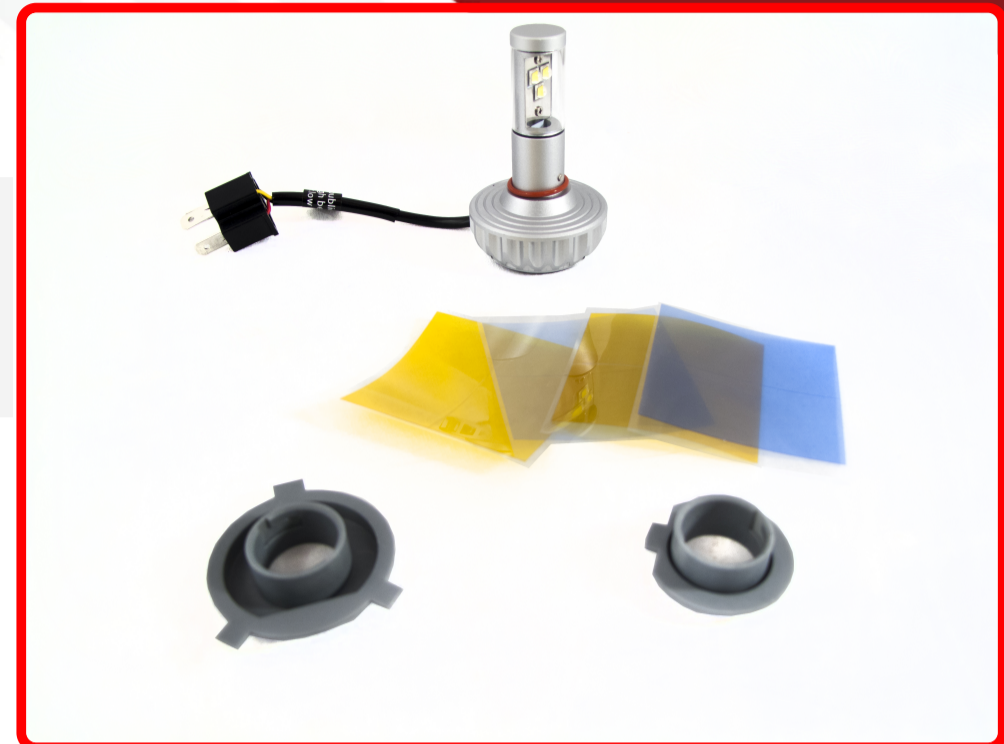

SKU # RS3SH4

Part # 1004886

Description

H4 Single MOTO LED Conversion kit w/ Lo and High Beam functionality and interchangeable color lenses and clockable beam base

Categories Motorcycle Lighting, Motorcycle Lighting

Warranty

1 year

Lumens

Beam

Pattern

Product Information

NEW FULLY CLOCKABLE BASE BEAM PATTERN • All in one, easy do it yourself installation for end users • 9-32V DC power input • 3,600 Lumens Low / 3,600 Lumens High • 5 colors available: 3000K/4300K/6500K (Stock)/8000K/10000K • Input Power = 25W+/- 10% Long Operating Life >30,000 hours